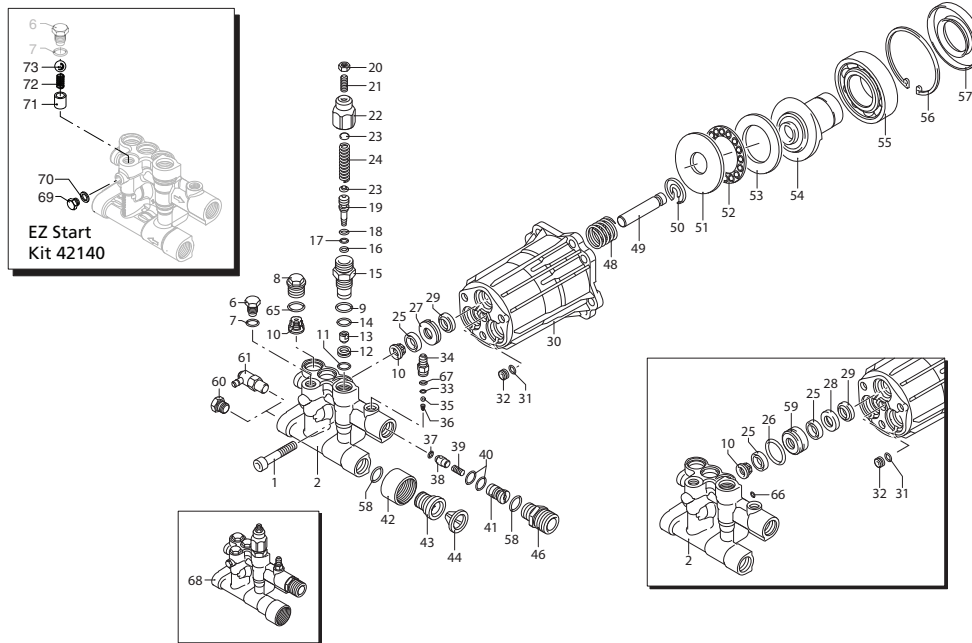

### Repair Kits

Pos	Code	Description	Qty	Pos	Code	Description	Qty	Pos	Code	Description	Qty
1	380410	Screw	(221 in/lbs) √ 3	30	2840230	Pump body	1	57	2841050	Ring	1
	800220	Screw	(221 in/lbs) □ 3	31	480560	O-Ring ø 6.75x1.78	1	58	2840890	O-Ring ø 14x2	2
	2841730	Head	∇ 1	32	2840710	Plug	1	59	1683500	Oil seal	3
	2840022	Head	■ 1	33	480480	O-Ring ø 4.48x1.78	1	2840840	Plug	∇ 1	
	2840870	Head	○ 1	34	1982520	Hose tail ø 8	(35 in/lbs) 1	60	480650	Washer	1
	2841620	Head	□ 1	34	3700240	Hose tail ø 8	(35 in/lbs) √ 1	61	TPP1401/4A	Thermal relief valve	1
6	2840830	Screw	(89 in/lbs) 1	35	1250280	Ball	1	62	1060100	Ball	∇ 1
7	600180	O-Ring	ø 7.66x1.78	36	1560520	Spring	1	63	2840440	Seat	∇ 1
8	2841530	Valve cap	(221 in/lbs) 3	37	1460431	O-Ring ø 4x2.5	1	64	2840450	Spring	∇ 1
9	740290	O-Ring	ø 14x1.78	38	2841150	Shutter	1	65	2841520	O-Ring ø 13.5x1.8	3
10	2849051	Complete Valve	● 6	38	3700220	Jet	∇ 1	66	3400650	Plug	1
	2849050	Complete Valve	∇ ■ □ 6	39	1343580	Spring	1	67	480650	Washer	∇ 1
11	1470210	O-Ring	ø 9x1	40	800560	O-Ring ø 8.73x1.78	2	68	2849284	Complete head assembly	∇ ■ 1
12	2840770	Seat	● 1	41	2840340	Injector	1	69	2840840	Plug (EZ start pump only)	1
	2841080	Seat	∇ ■ □ 1	42	3700200	Detergent injector	∇ 1	70	480650	Washer (EZ start pump only)	1
13	2840760	Shutter	(27 in/lbs) 1	42	2840270	Fitting	○ ■ 1	71	2840441	Seat (EZ start pump only)	1
14	820510	O-Ring	ø 10.82x1.78	43	2841220	Fitting 3/4" NH	∇ □ 1	72	2840450	Spring (EZ start pump only)	1
15	2840750	Piston guide	(177 in/lbs) 1	43	2841230	Fitting Aluminium	(221 in/lbs) ∇ ● □ 1	73	1060100	Ball (EZ start pump only)	1
16	2760210	Ring	1	44	2840390	Fitting Brass	(221 in/lbs) □ 1				
17	660190	O-Ring	ø 6.07x1.78	44	7369	Filter	1				
18	2260100	O-Ring	ø 6.02x2.62	46	2840400	Fitting 3/8" G M	(221 in/lbs) □ 1		AR64545	Oil	1
19	2841140	Piston	1	46	2841380	Fitting	(221 in/lbs) ■ 1				
20	1060120	Nut M6	1	48	2841120	Fitting	(221 in/lbs) □ ∇ 1				
21	392840	Screw M6x16	1	49	2840060	Spring	3				
22	2760480	Insert	1	49	2840040	Piston ø 12	∇ □ 3				
23	1980220	Wobble plate	2	50	2840530	Piston ø 12	■ □ 3				
24	2760410	Spring	1	50	2840050	Lock	3				
25	2200141	Water seal	∇ □ 3	51	1980130	Fifth wheel	1				
	2200141	Water seal	□ 6	52	1980250	Fifth wheel	1				
26	770260	O-Ring	ø 23.52x1.78	53	1980240	Fifth wheel	1				
	770590	O-Ring	ø 21.95x1.78	54	2840050	Wobble plate	■ 1				
27	2840561	Bushing ø 12	3		2840900	Wobble plate	○ 1				
	2840550	Bushing ø 12	3		2840720	Wobble plate	∇ 1				
	2840540	Bushing ø 12	3		2840730	Wobble plate	□ 1				
28	2840561	Bushing	∇ 3	55	161060	Bearing	1				
29	1683500	Oil seal	∇ □ 3	56	161050	Ring ø 72	1				