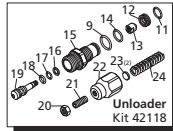

### Repair Kits

Pos	Code	Description	Qty	Pos	Code	Description	Qty	Pos	Code	Description	Qty
1	380410	Screw	(221 in/lbs) √ 3	30	2840230	Pump body	1	57	2841050	Ring	1
	800220	Screw	(221 in/lbs) □ 3	31	480560	O-Ring ø 6.75x1.78	1	58	2840890	O-Ring ø 14x2	2
	2841730	Head	∇ 1	32	2840710	Plug	1	59	1683500	Oil seal	3
	2840022	Head	■ 1	33	480480	O-Ring ø 4.48x1.78	1	2840840	Plug	∇ 1	
	2840870	Head	○ 1	34	1982520	Hose tail ø 8	(35 in/lbs) 1	60	480650	Washer	1
	2841620	Head	□ 1	34	3700240	Hose tail ø 8	(35 in/lbs) √ 1	61	TPP1401/4A	Thermal relief valve	1
6	2840830	Screw	(89 in/lbs) 1	35	1250280	Ball	1	62	1060100	Ball	∇ 1
7	600180	O-Ring	ø 7.66x1.78	36	1560520	Spring	1	63	2840440	Seat	∇ 1
8	2841530	Valve cap	(221 in/lbs) 3	37	1460431	O-Ring ø 4x2.5	1	64	2840450	Spring	∇ 1
9	740290	O-Ring	ø 14x1.78	38	2841150	Shutter	1	65	2841520	O-Ring ø 13.5x1.8	3
10	2849051	Complete Valve	● 6	38	3700220	Jet	∇ 1	66	3400650	Plug	1
	2849050	Complete Valve	∇ ■ □ 6	39	1343580	Spring	1	67	480650	Washer	∇ 1
11	1470210	O-Ring	ø 9x1	40	800560	O-Ring ø 8.73x1.78	2	68	2849284	Complete head assembly	∇ ■ 1
12	2840770	Seat	● 1	41	2840340	Injector	1	69	2840840	Plug (EZ start pump only)	1
	2841080	Seat	∇ ■ □ 1	42	3700200	Detergent injector	∇ 1	70	480650	Washer (EZ start pump only)	1
13	2840760	Shutter	(27 in/lbs) 1	42	2840270	Fitting	○ ■ 1	71	2840441	Seat (EZ start pump only)	1
14	820510	O-Ring	ø 10.82x1.78	43	2841220	Fitting 3/4" NH	∇ □ 1	72	2840450	Spring (EZ start pump only)	1
15	2840750	Piston guide	(177 in/lbs) 1	43	2841230	Fitting Aluminium	(221 in/lbs) ∇ ● □ 1	73	1060100	Ball (EZ start pump only)	1
16	2760210	Ring	1	44	2840390	Fitting Brass	(221 in/lbs) □ 1				
17	660190	O-Ring	ø 6.07x1.78	44	7369	Filter	1				
18	2260100	O-Ring	ø 6.02x2.62	46	2840400	Fitting 3/8" G M	(221 in/lbs) □ 1		AR64545	Oil	1
19	2841140	Piston	1	46	2841380	Fitting	(221 in/lbs) ■ 1				
20	1060120	Nut M6	1	48	2841120	Fitting	(221 in/lbs) □ ∇ 1				
21	392840	Screw M6x16	1	49	2840060	Spring	3				
22	2760480	Insert	1	49	2840040	Piston ø 12	∇ □ 3				
23	1980220	Wobble plate	2	50	2840530	Piston ø 12	■ □ 3				
24	2760410	Spring	1	50	2840050	Lock	3				
25	2200141	Water seal	∇ □ 3	51	1980130	Fifth wheel	1				
	2200141	Water seal	□ 6	52	1980250	Fifth wheel	1				
26	770260	O-Ring	ø 23.52x1.78	53	1980240	Fifth wheel	1				
	770590	O-Ring	ø 21.95x1.78	54	2840050	Wobble plate	■ 1				
27	2840561	Bushing ø 12	3		2840900	Wobble plate	○ 1				
	2840550	Bushing ø 12	3		2840720	Wobble plate	∇ 1				
	2840540	Bushing ø 12	3		2840730	Wobble plate	□ 1				
28	2840561	Bushing	∇ 3	55	161060	Bearing	1				
29	1683500	Oil seal	∇ □ 3	56	161050	Ring ø 72	1				